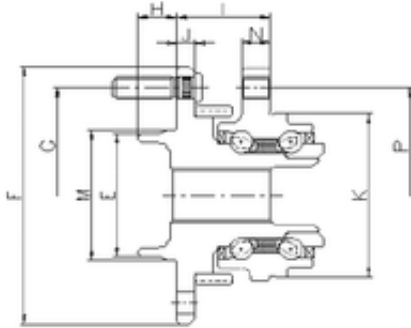

NTN Driveshaft CORP.

ILJIN IJ133005 angular contact ball bearings

Bearing No. IJ133005

P	110 mm
I	38 mm
E	65 mm
F	136,8 mm
G	110 mm
H	23 mm
J	13 mm
K	84,94 mm
M	69,97 mm
N	13,5 mm
1	Wheel Bearing

IJ133005 Bearing 2D drawings and 3D CAD models