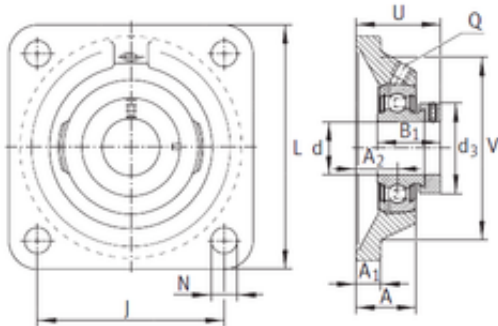

NTN Driveshaft CORP.

INA PCJ15 bearing units

Bearing No. PCJ15

Bore Diameter	15 mm
d	15 mm
V	58 mm
U	39,1 mm
Thread (Q)	M6
d3	28 mm
A	27 mm
A1	9,5 mm
B1	28,6 mm
J	54 mm
L	76 mm
N	11,5 mm
A2	17 mm
Weight	0,52 Kg
Basic dynamic load rating (C)	9,8 kN
Category	Bearings
Inventory	0.0
Manufacturer Name	SCHAEFFLER GROUP
Minimum Buy Quantity	N/A
Weight / Kilogram	0.52
Product Group	M06110

PCJ15 Bearing 2D drawings and 3D CAD models