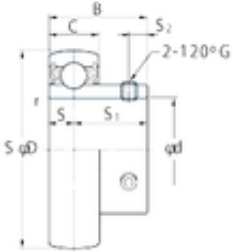

NTN Driveshaft CORP.

12 mm x 40 mm x 22 mm FYH SB201 deep groove ball bearings

SB201 Bearing 2D drawings and 3D CAD models

Bearing No. SB201

Size	12x40x22 mm
Bore Diameter	12 mm
Outer Diameter	40 mm
Width	22 mm
d	12 mm
D	40 mm
B	22 mm
C	12 mm
S1	16 mm
r min.	0,6 mm
S	6 mm
S2	4 mm
Thread (G)	M5 × 0,5
Weight	0,1 Kg
Basic dynamic load rating (C)	9,55 kN
Basic static load rating (C0)	4,8 kN
Category	Bearings
Inventory	0.0
Manufacturer Name	FYH BEARING UNITS
Minimum Buy Quantity	N/A
Weight / Kilogram	0
Product Group	M06110