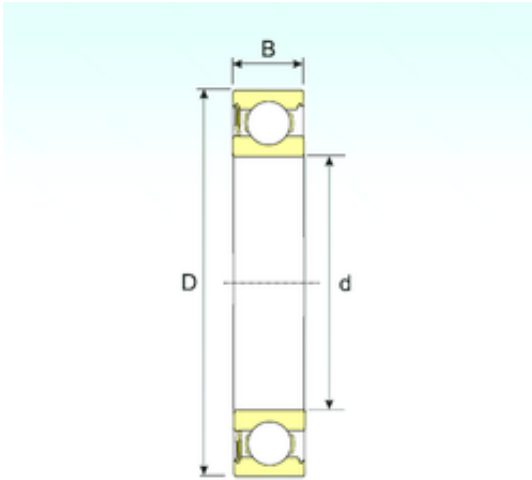

NTN Driveshaft CORP.

100 mm x 150 mm x 24 mm ISB 6020-RS deep groove ball bearings

Bearing No. 6020-RS

Size	100x150x24 mm
Bore Diameter	100 mm
Outer Diameter	150 mm
Width	24 mm
d	100 mm
D	150 mm
B	24 mm
C	24 mm
Weight	1,25 Kg
Basic dynamic load rating (C)	62,5 kN
Basic static load rating (C0)	53 kN

6020-RS Bearing 2D drawings and 3D CAD models